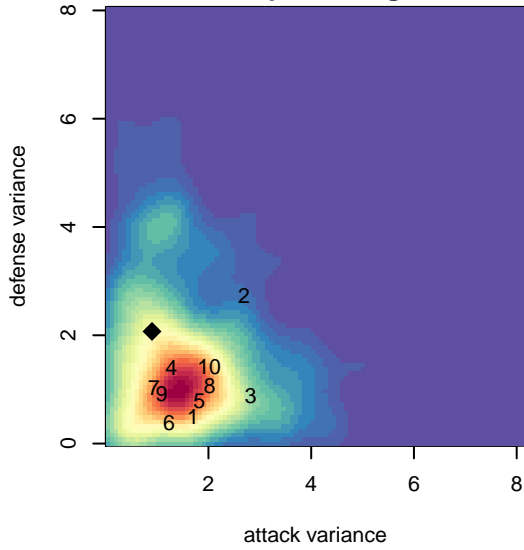

FWFC White G04

Federal Way FC
 Federal Way, WA
 G04 total strength=1108
 attack=3.47 defense=2.44
 fall league = RCL G04 Div 3

alt names used:
 FWFC G04 White
 FWFC G04 White (B)

Venues played:
 2017 Seattle Cup GU14
 2017 Eastside FC Cup GU14-15
 2017 RCL G04 Div 3

FWFC White G04
 Dots are actual minus expected GF (blue circles) and GA (red triangles).
 Blue line is smoothed change in attack strength. Red is smoothed change in defense strength.

**attack and defense variance (black dot)
relative to other teams
and top 10 in region**