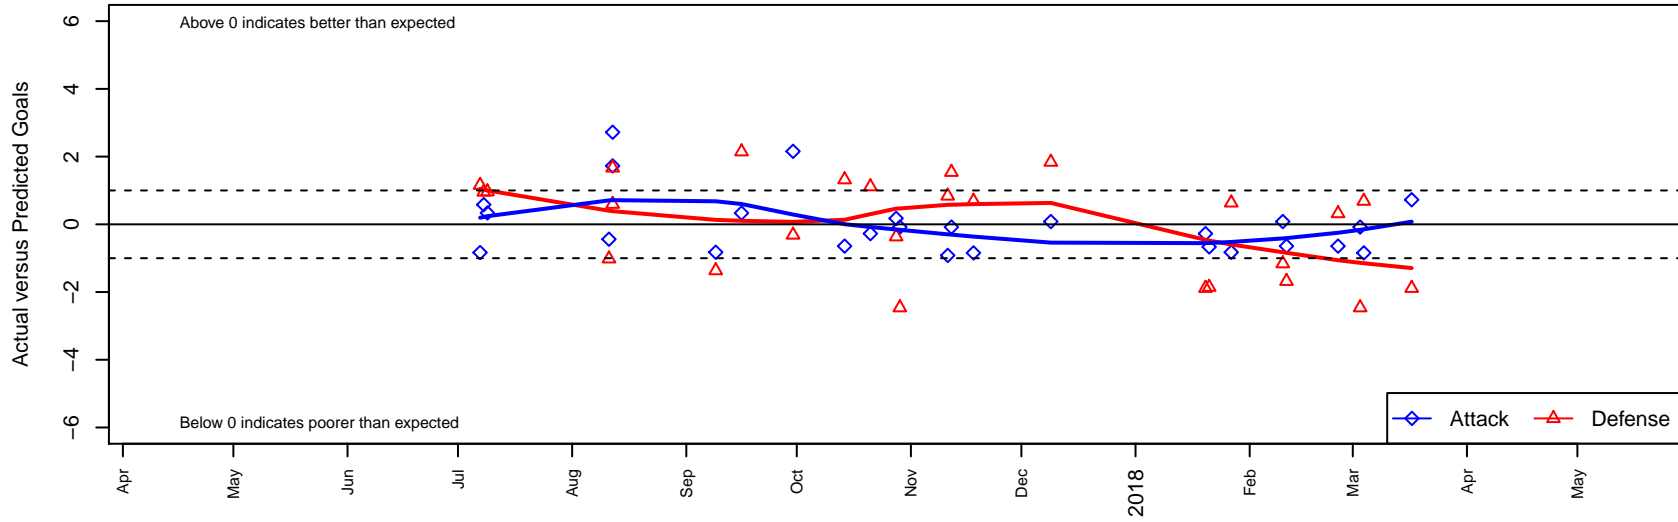

FWFC White G04

Federal Way FC
 Federal Way, WA
 G04 total strength=1108
 attack=3.47 defense=2.44
 fall league = RCL G04 Div 3

alt names used:
 FWFC G04 White
 FWFC G04 White (B)

Venues played:
 2017 Seattle Cup GU14
 2017 Eastside FC Cup GU14-15
 2017 RCL G04 Div 3

FWFC White G04
 Dots are actual minus expected GF (blue circles) and GA (red triangles).
 Blue line is smoothed change in attack strength. Red is smoothed change in defense strength.

**attack and defense variance (black dot)
relative to other teams
and top 10 in region**