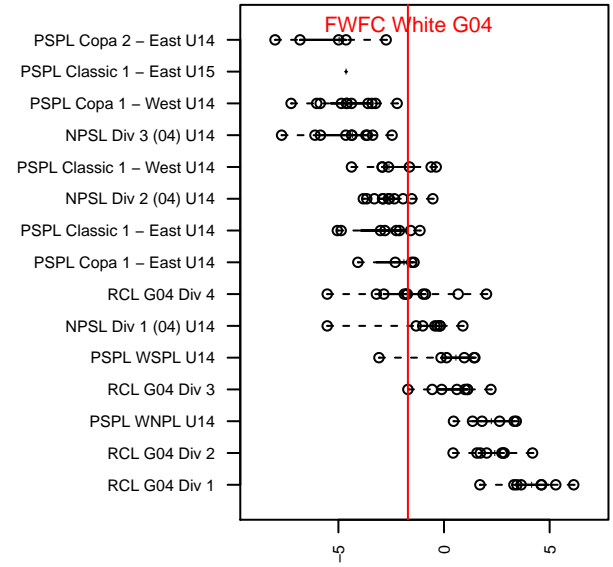

**attack and defense rating
relative to others at age
and all opponents in last 13 months**