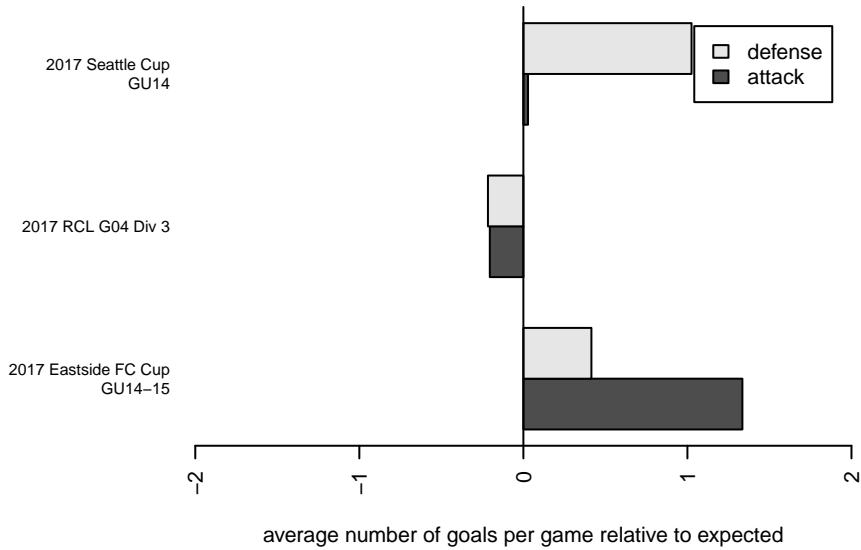

Performance relative to 13 month average