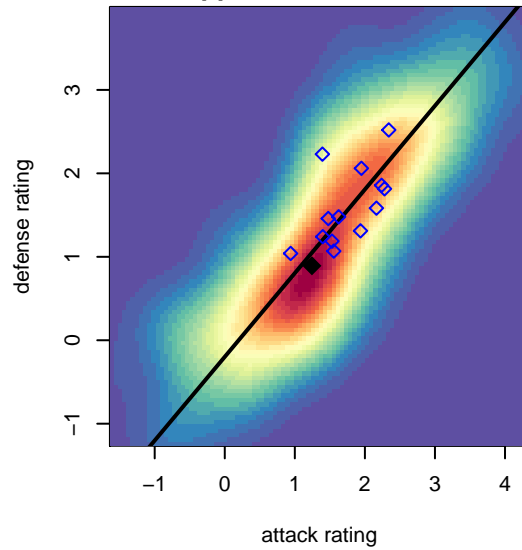

**attack and defense rating
relative to others at age
and all opponents in last 13 months**