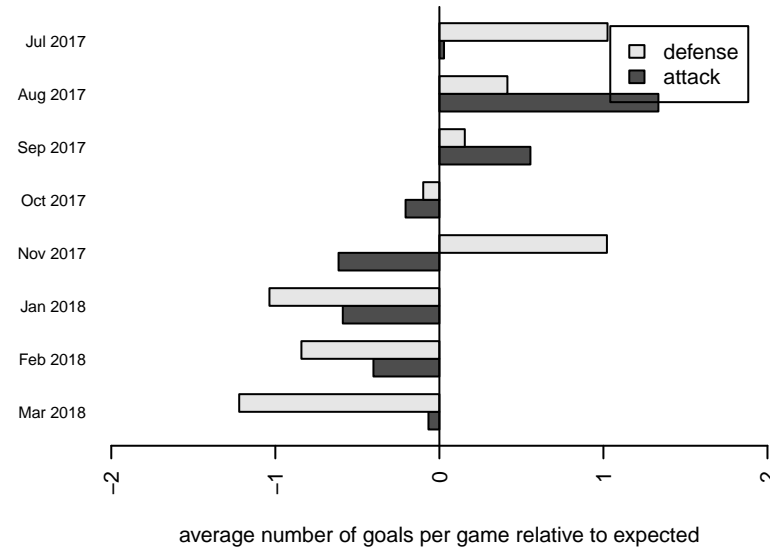

Performance relative to 13 month average